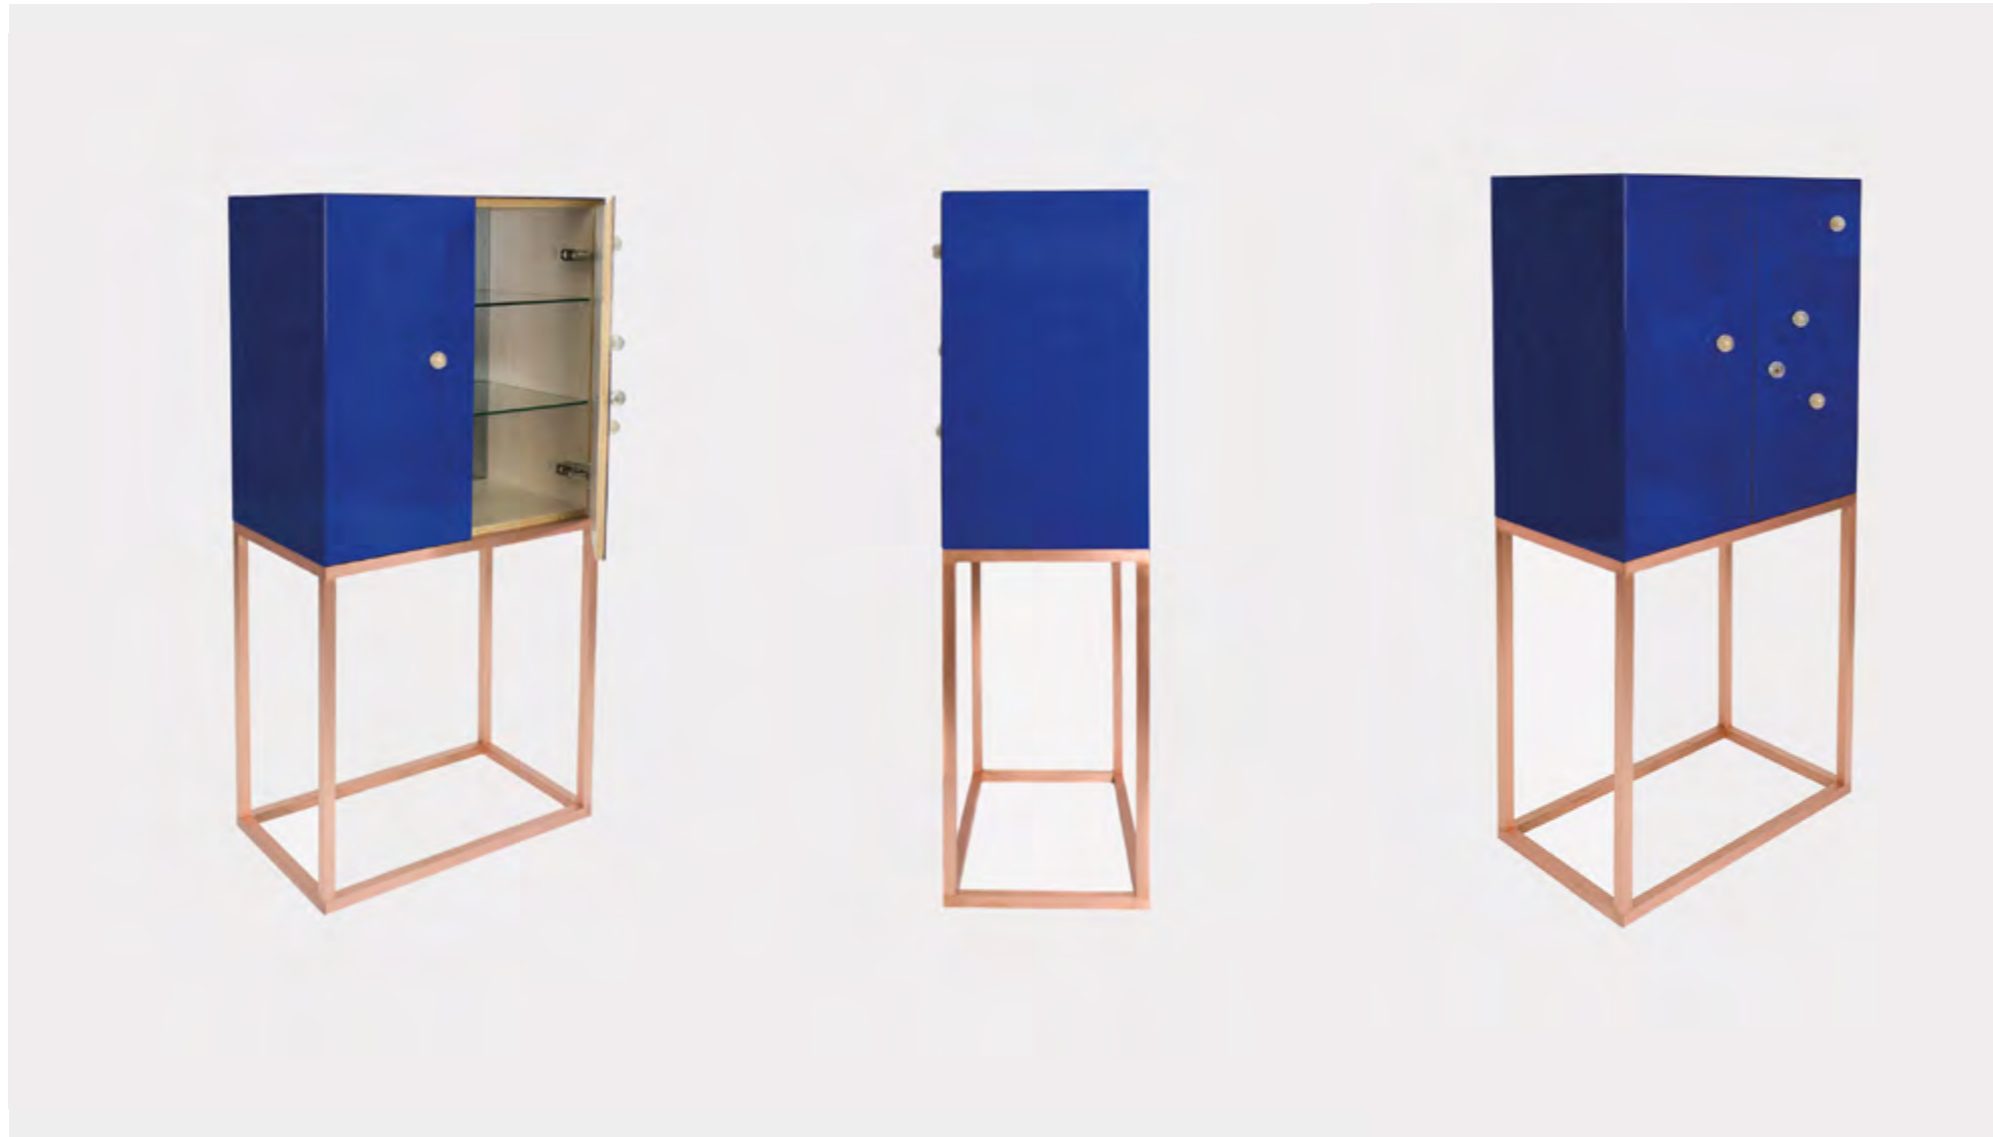

BLUE DANDELION | Furniture | Cabinet