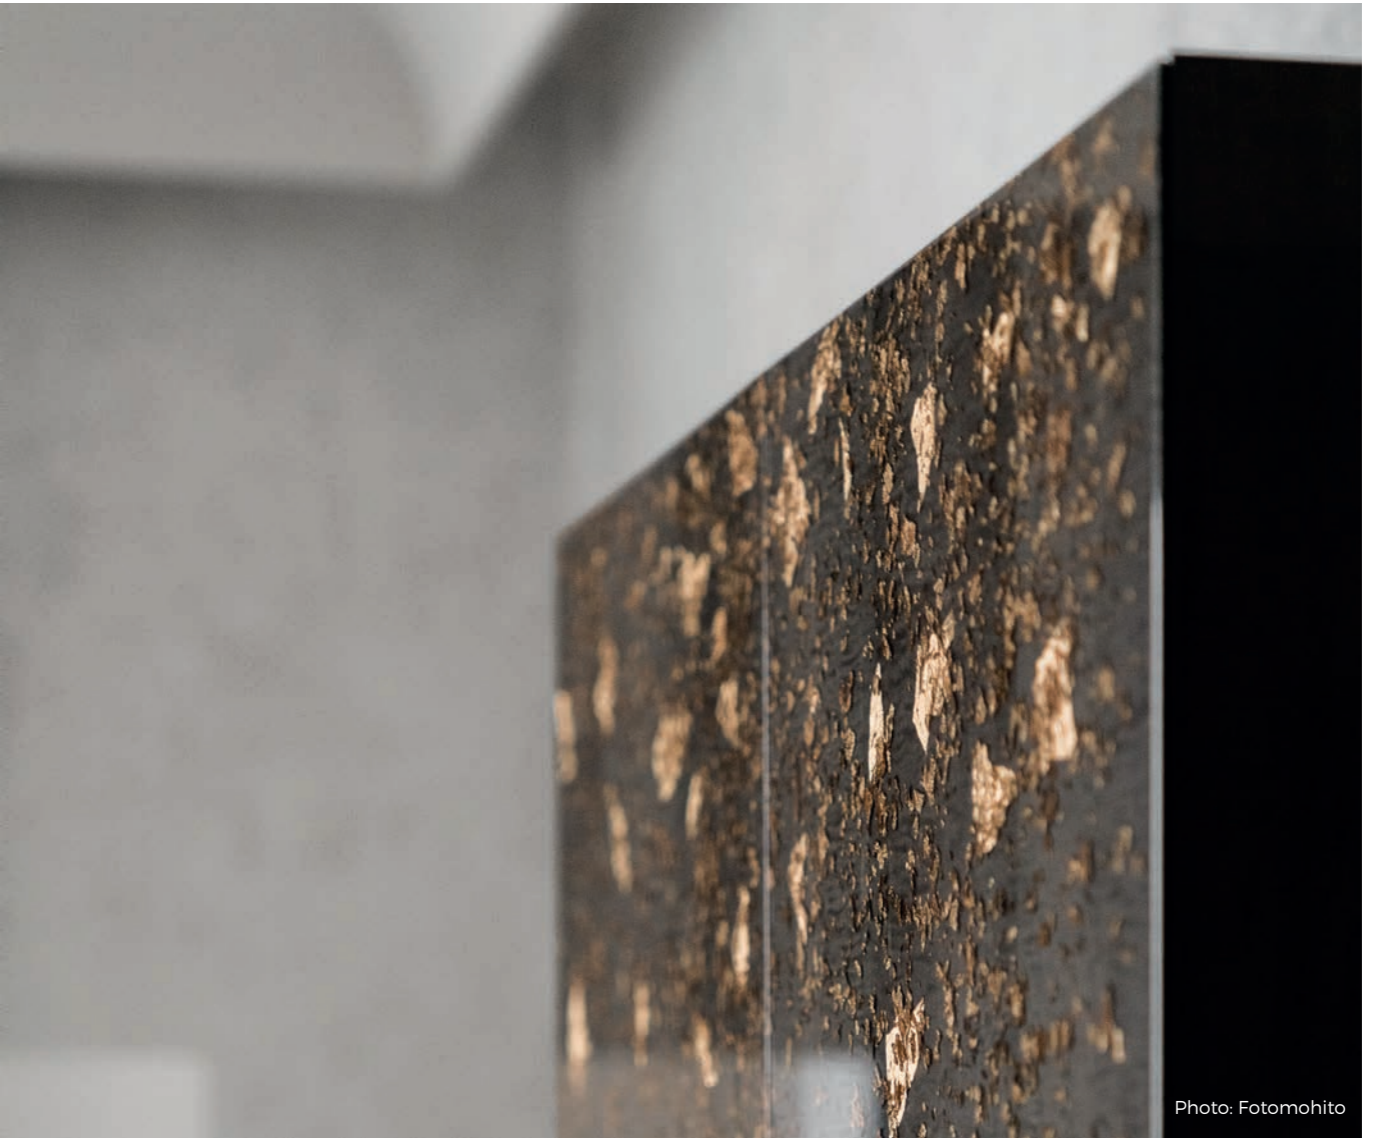

Photo: Fotomohito

CUPBOARD | Custom-made furniture

Material:
MDF, silky veneer, gold leafs, resin

| bespoke pieces
custom- made shapes, dimensions and design