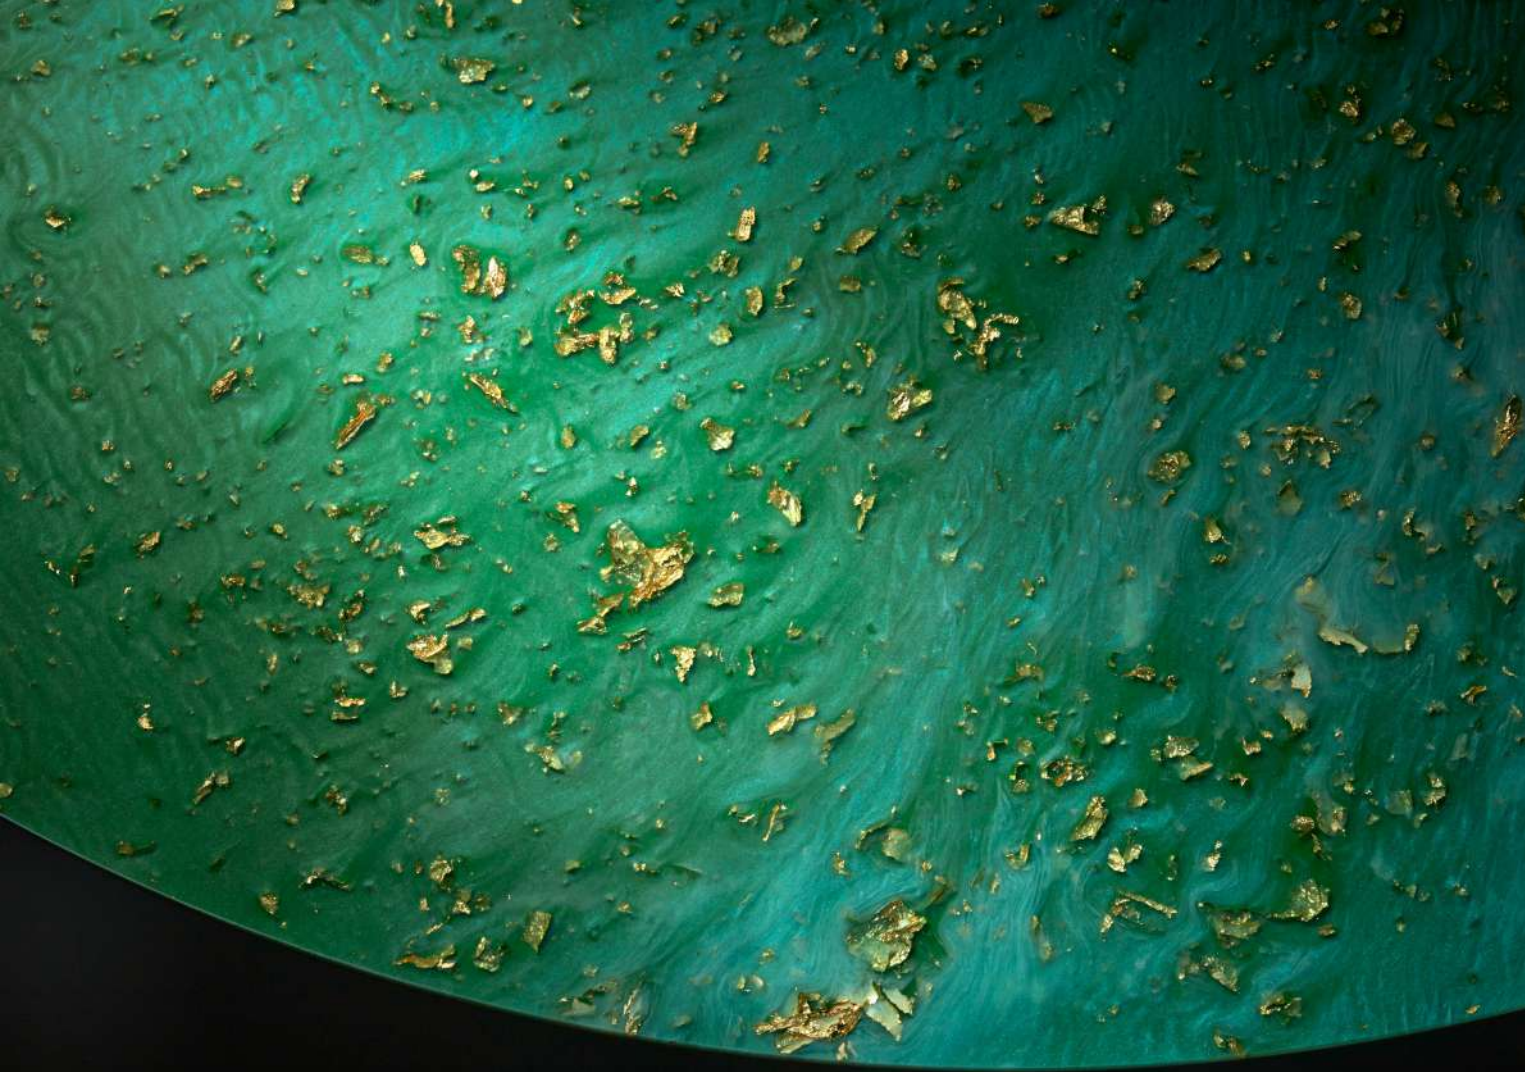

MIGALOO
HOME