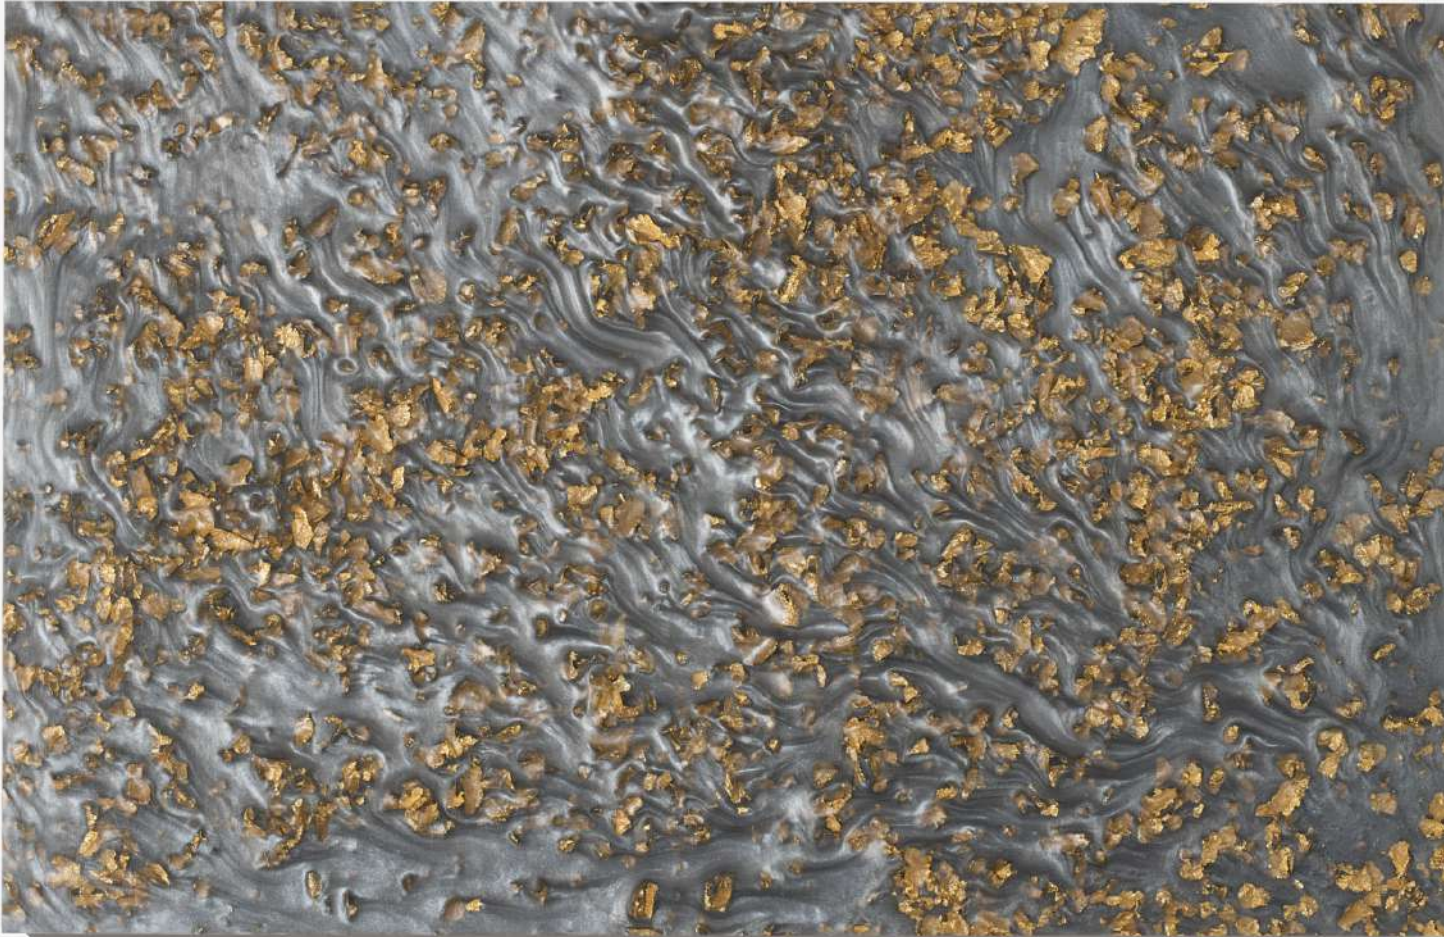

Decor : 24K gold
&
Anthracite powder
pigment

Custom made furniture
board

MIGALOO
HOME