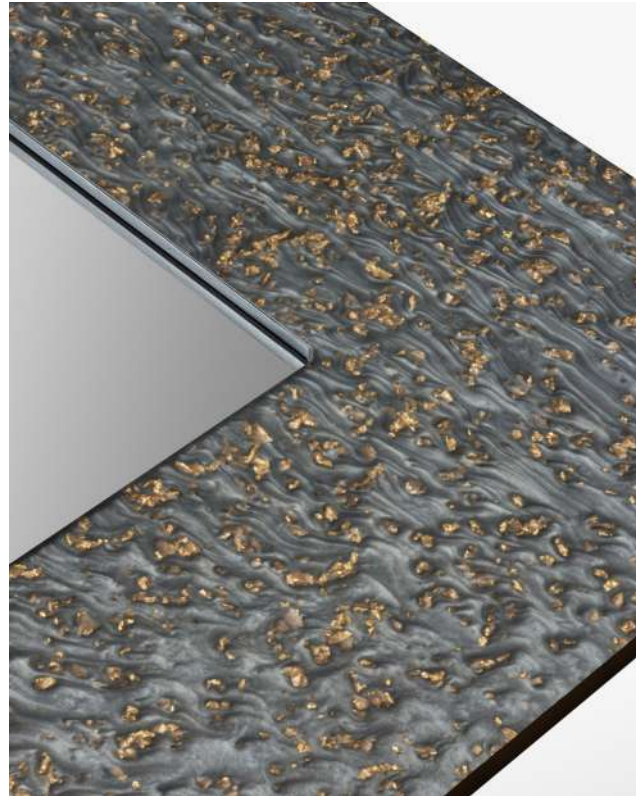

powdery dyes with metal decor

deep 3D structure with metal shine

walnut shells

an ecological solution for extremely resistant worktops

powdery dyes with
metal decor

deep 3D structure with metal shine

Custom made table
Emerald green & gold

Metal decor :
Silver , gold 24k, copper , bronze

Powder pigments for resin give a pearly sheen - which, depending on the angle of light, makes metallic pieces submerged in the resin shimmer in a unique way, as if embedded in the structure, and even with a 2mm layer of resin, the effect remains three-dimensional.

MIGALOO
HOME

MIGALOO
HOME

Custom made table
Emerald green & gold

We are making color-matched samples for the project

We are making color-matched samples for the project.
The picture shows color variations with a gold decoration.

Our decoration department will be happy to advise you on choosing a solution that matches other interior design elements.

Decor : 24K gold
&
Anthracite powder
pigment

Custom made furniture
board

MIGALOO
HOME