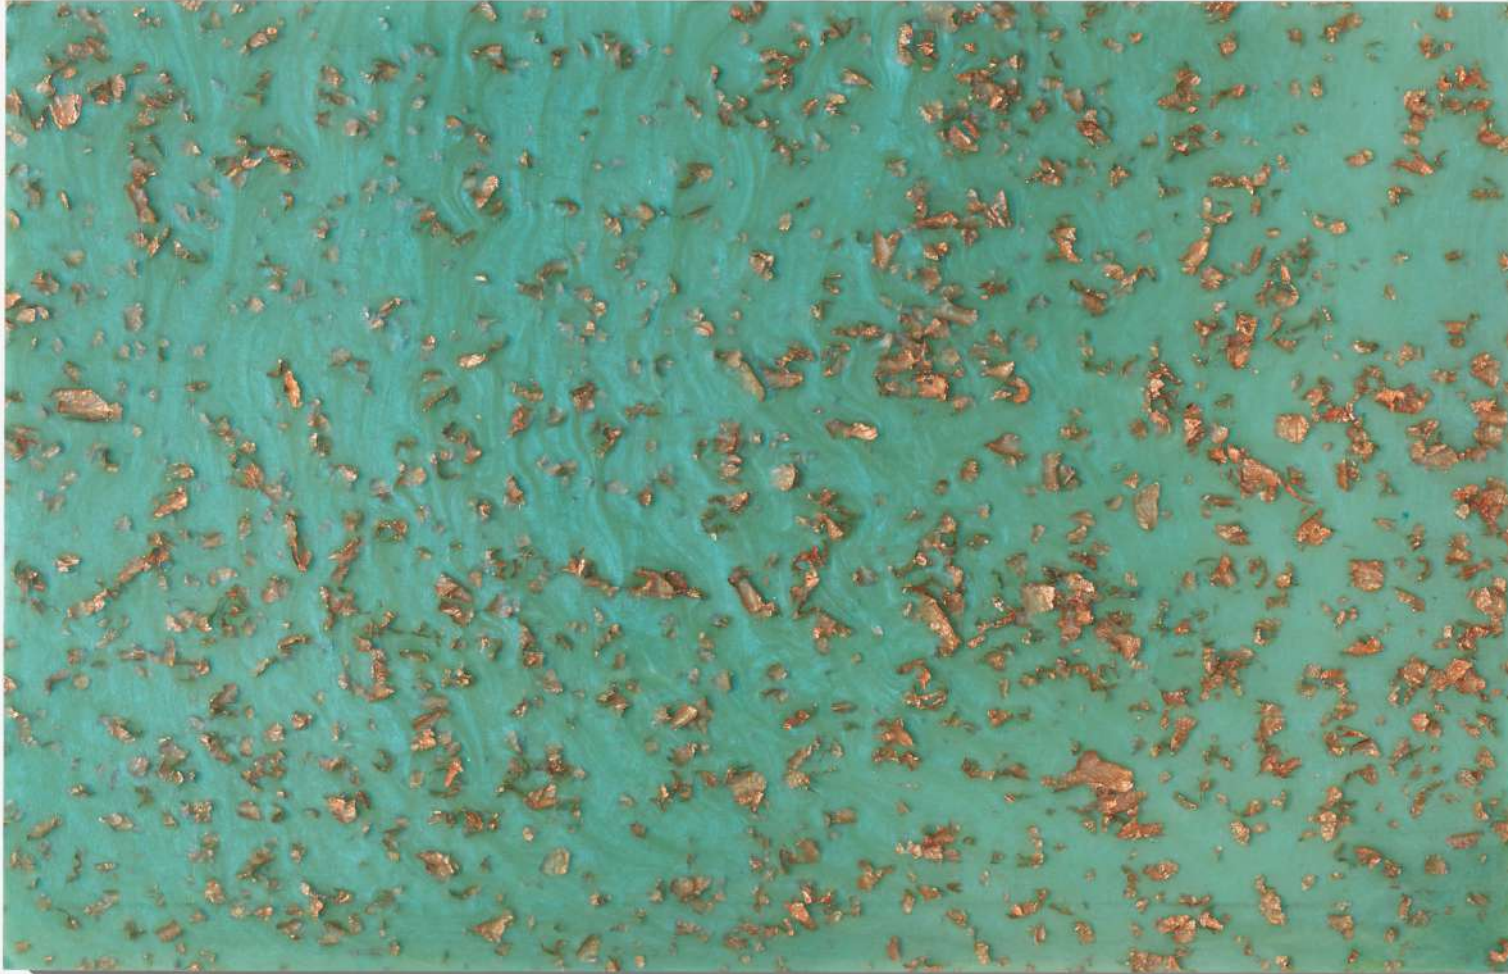

Custom made mirror
140cm*100cm

MIGALOO
HOME

Decor : copper
&
Nude pink pigment

Custom made furniture
board

MIGALOO
HOME

Decor : walnut shells
&
Nude pink pigment

Custom made furniture
board

MIGALOO
HOME