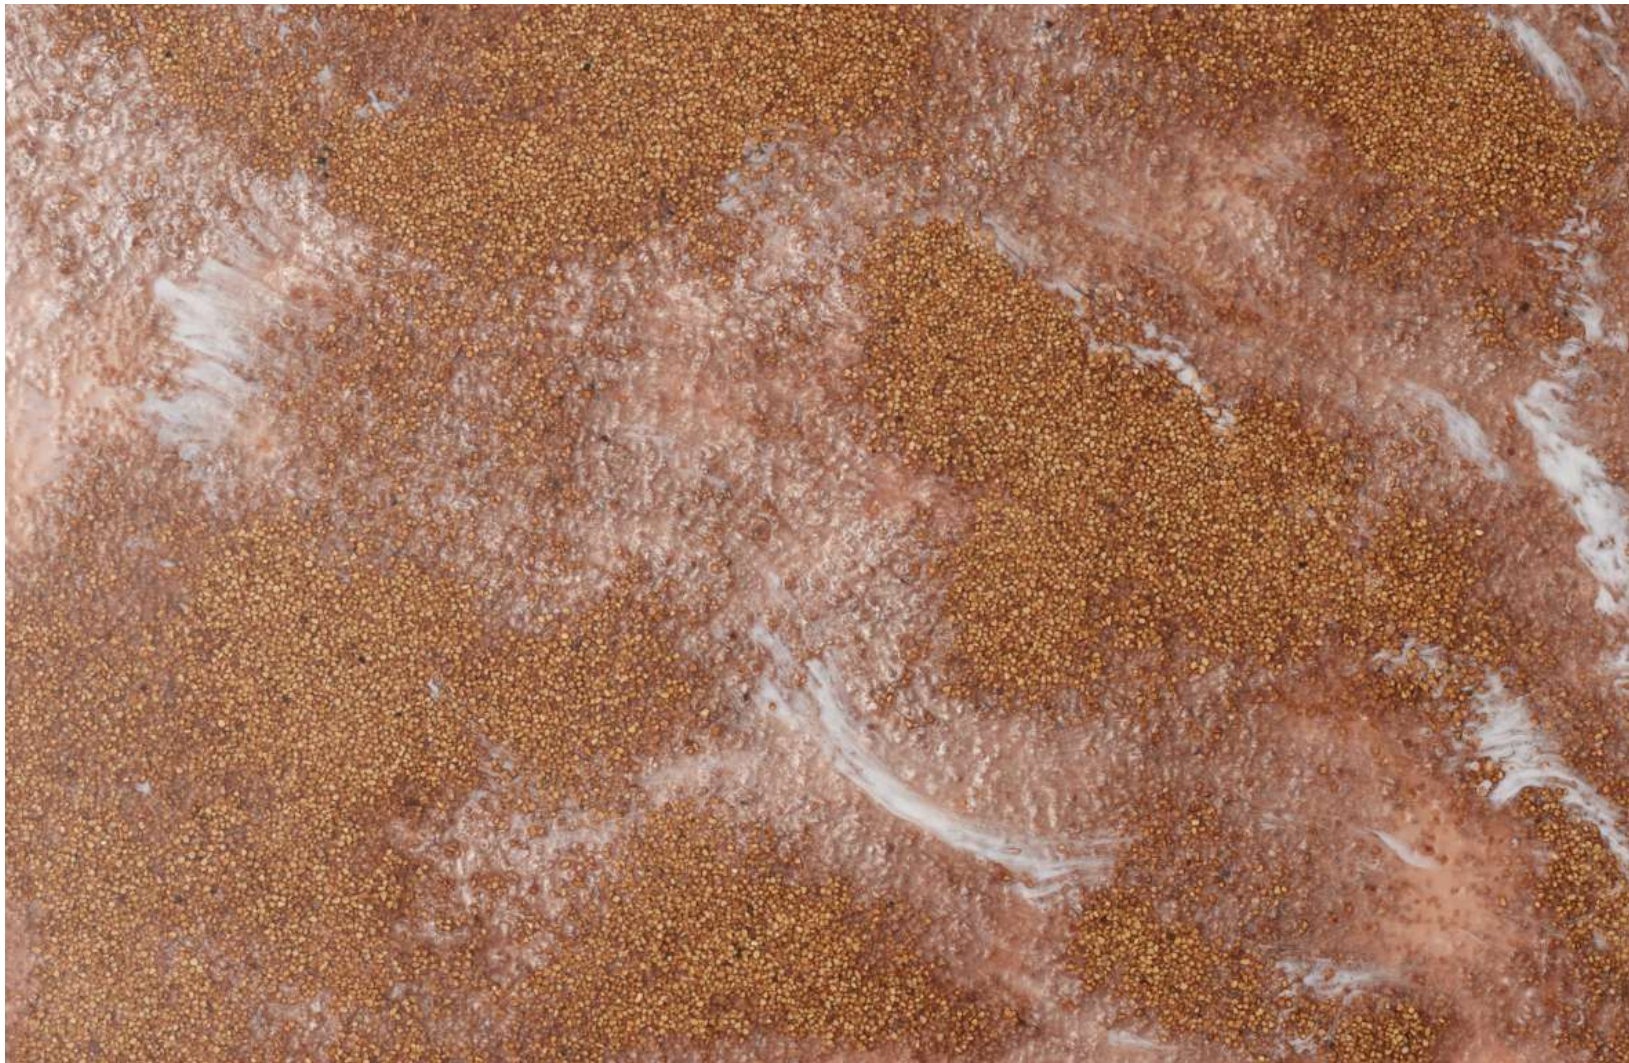

Custom made mirror
140cm*100cm

MIGALOO
HOME

Decor : copper
&
Nude pink pigment

Custom made furniture
board

MIGALOO
HOME

Decor : walnut shells
&
Nude pink pigment

Custom made furniture
board

MIGALOO
HOME