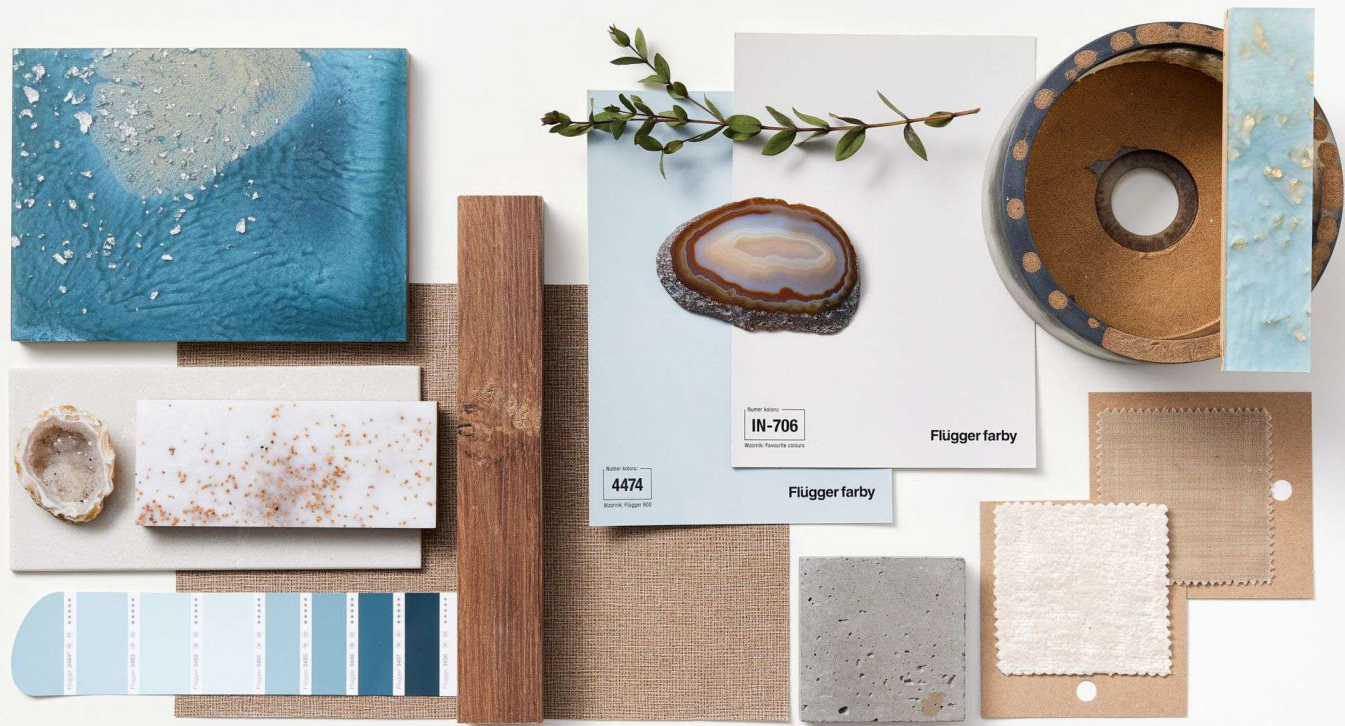

artistic handcrafted
furniture

MIGALOO
HOME

A top-down view of a dark, richly grained wooden surface. In the upper right and lower right corners, there are piles of light-colored wood shavings, some curled into spirals. Scattered across the right side of the image are several hand tools, including chisels and gouges, with worn wooden handles and metal heads. The lighting is soft, highlighting the textures of the wood and the tools.

Metal decor :
Silver , gold 24k, copper , bronze

Powder pigments for resin give a pearly sheen - which, depending on the angle of light, makes metallic pieces submerged in the resin shimmer in a unique way, as if embedded in the structure, and even with a 2mm layer of resin, the effect remains three-dimensional.

MIGALOO
HOME

MIGALOO
HOME

Custom made table
Emerald green & gold

We are making color-matched samples for the project

We are making color-matched samples for the project.
The picture shows color variations with a gold decoration.

Our decoration department will be happy to advise you on choosing a solution that matches other interior design elements.

Decor : 24K gold
&
Anthracite powder
pigment

Custom made furniture
board

MIGALOO
HOME