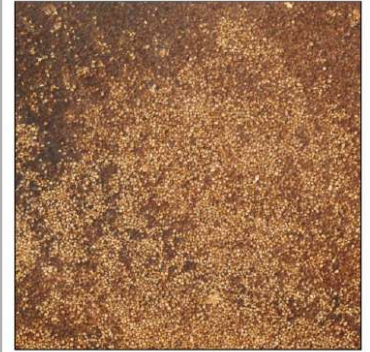

walnut shells

an ecological solution for extremely
resistant worktops