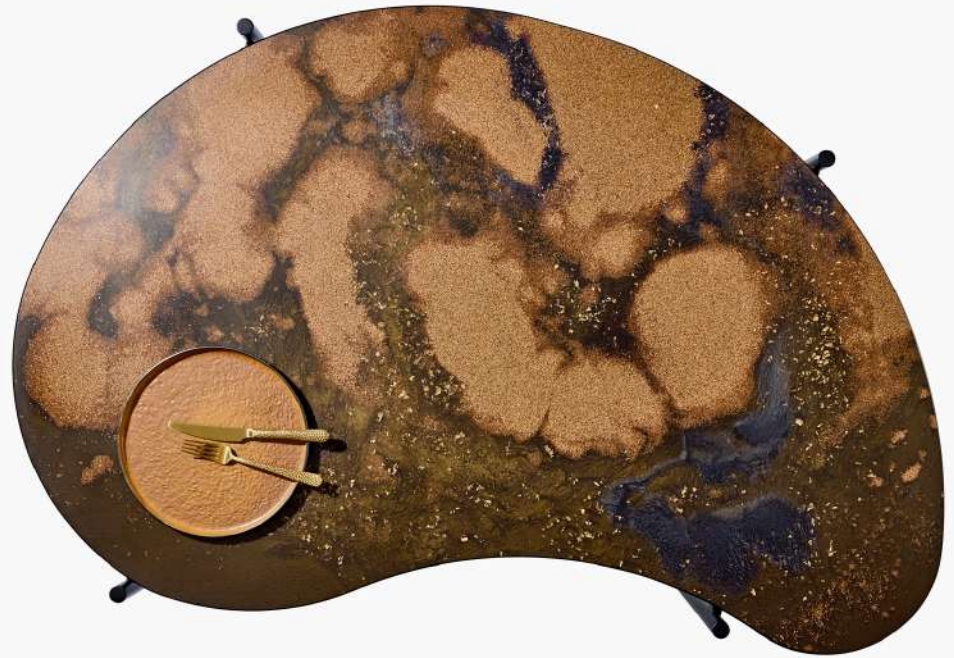

Custom made table

24k gold + Walnut
shells.

MIGALOO
HOME

Custom made table

24k gold + Walnut
shells.c

MIGALOO
HOME

MIGALOO
HOME

MIGALOO
HOME