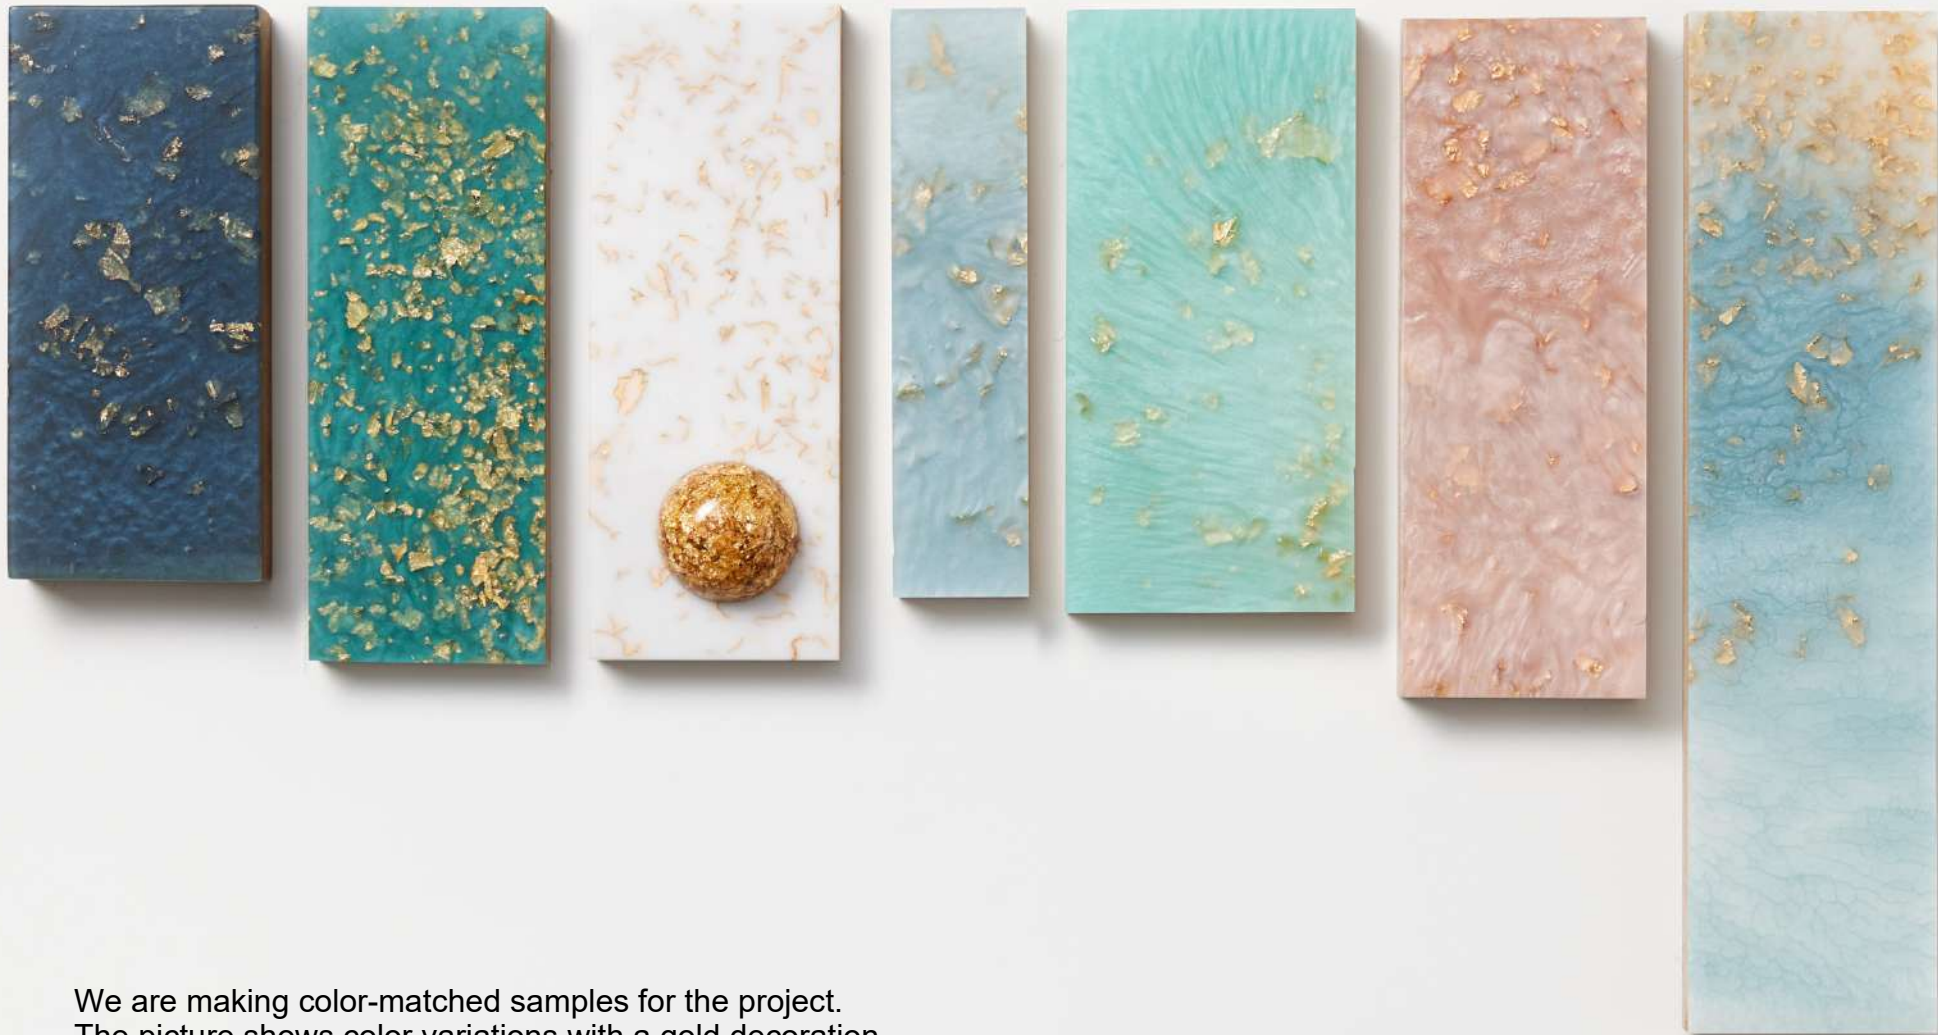

powdery dyes with metal decor

deep 3D structure with metal shine

walnut shells

an ecological solution for extremely resistant worktops

powdery dyes with
metal decor

deep 3D structure with metal shine

Custom made table
Emerald green & gold

Metal decor :
Silver , gold 24k, copper , bronze

Powder pigments for resin give a pearly sheen - which, depending on the angle of light, makes metallic pieces submerged in the resin shimmer in a unique way, as if embedded in the structure, and even with a 2mm layer of resin, the effect remains three-dimensional.

MIGALOO
HOME

MIGALOO
HOME

Custom made table
Emerald green & gold

We are making color-matched samples for the project

We are making color-matched samples for the project.
The picture shows color variations with a gold decoration.

Our decoration department will be happy to advise you on choosing a solution that matches other interior design elements.

Decor : 24K gold
&
Anthracite powder
pigment

Custom made furniture
board

MIGALOO
HOME