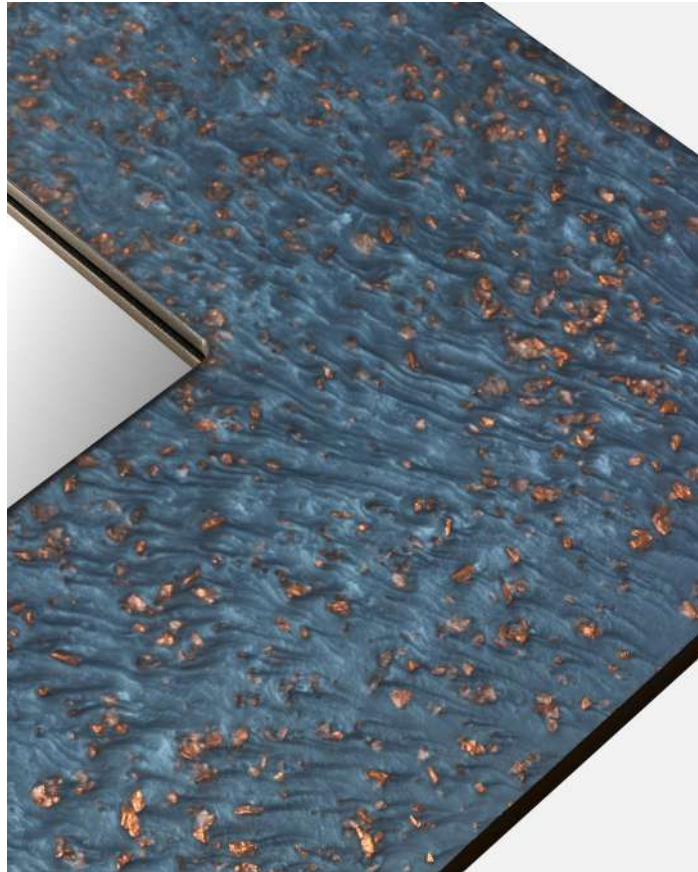

Decor : 24K gold
&
Anthracite powder
pigment

Custom made mirror
140cm*100cm

www.migaloohome.com

MIGALOO
HOME

Decor : bronze
&
Noble navy blue
pigment

Custom made furniture
board

MIGALOO
HOME

Decor : bronz
&
Noble navy blue
pigment

Custom made mirror
140cm*100cm

MIGALOO
HOME

Decor : copper
&
Nude pink pigment

Custom made furniture
board

MIGALOO
HOME

Decor : walnut shells
&
Nude pink pigment

Custom made furniture
board

MIGALOO
HOME