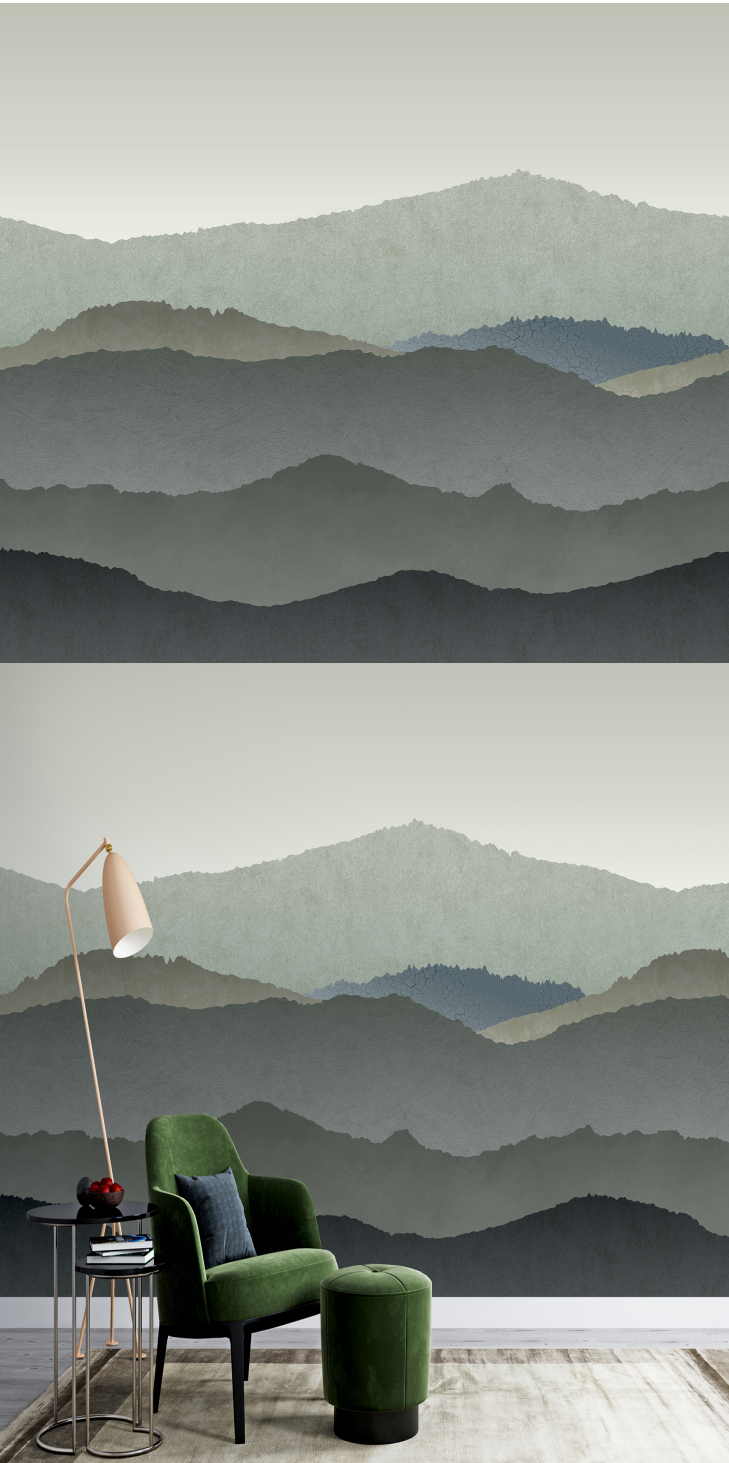

Introducing our new breathtaking mural wallcovering 'Vista', where nature's grandeur meets exquisite design. Inspired by the majestic peaks and serene valleys of untouched landscapes, this immersive design transforms any space into a breathtaking panorama of natural wonder. Every layer, colour and contour of the Vista pattern has been carefully created to bring the beauty of the outdoors into your space. As you gaze upon this wallcovering, you'll find yourself transported to a world of tranquil exploration. The layers of printed texture mimic the diverse landscape of mountains and hills, from the smooth slopes to the weathered crags. The interplay of light and shadow creates a dynamic visual depth, transforming your interior into a sanctuary of natural elegance. Whether you're designing a cozy hotel retreat, infusing a bedroom with a touch of adventure or an office space that embraces the allure of nature, our Vista mural wallcovering will become the focal point that sparks conversation and admiration. (Just like our other digitally printed Murals, 'Vista' can be resized and rescaled to perfectly fit your project requirements).

Product Details

Design:	Vista
Colour Description:	Grey
Width:	130cm
Length:	Print to Order
Sold By:	By the Metre
Construction Type:	Fabric backed Vinyl
Backer:	Non woven Polyester
Weight:	350gsm
Fire rating:	Euro Class B-s2, d0

AVAILABLE COLOURWAYS IN THIS DESIGN

To view the full range of colourways available in this design, please search 'Vista' using the search function tool on the Muraspec website.

Paste to wall

By Straight Hanging

Straight Match

Overlap & Trim