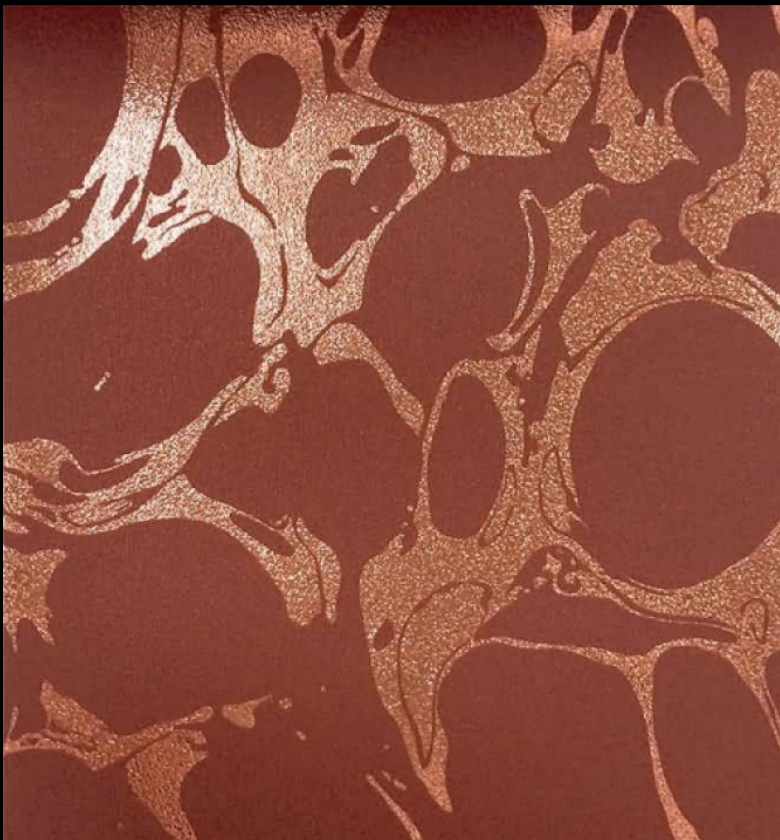

Inspired by an "oil and water" design technique, Lava combines an oversized foil print with subtle embossed textures for a magnificently bold and contemporary design. This showstopper is characterised by a lusturous palette, including such colours as mink on silver, white on gold and an inky blue on pewter, and demonstrates just how spectacular yet intricate wallcoverings can be.

PRODUCT DETAILS

Design Name:	Lava
Code:	11064
Colour Description:	Copper
Width:	130 cm
Length:	30 m
Sold By:	per linear metre
Construction Type:	PET Foil
Backer:	Non woven Polyester
Weight:	350 gsm
Fire rating:	Euro Class B

Available colourways in this design

To view the full range of colourways available in this design, please search 'Lava' using the search function tool on the Muraspec website.

OVERLAP & TRIM

STRAIGHT HANG