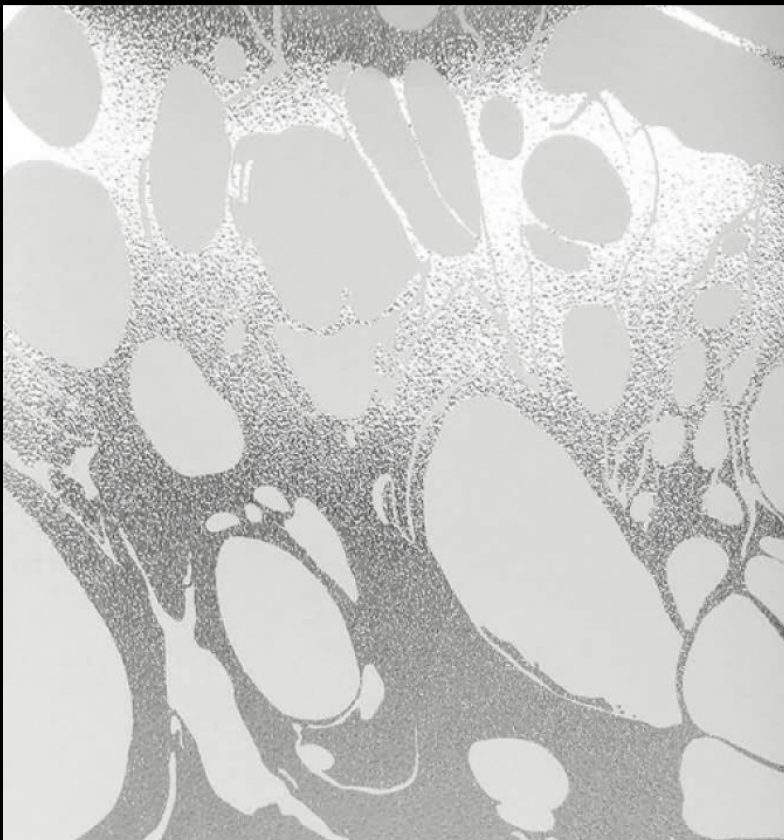

Inspired by an "oil and water" design technique, Lava combines an oversized foil print with subtle embossed textures for a magnificently bold and contemporary design. This showstopper is characterised by a lusturous palette, including such colours as mink on silver, white on gold and an inky blue on pewter, and demonstrates just how spectacular yet intricate wallcoverings can be.

PRODUCT DETAILS

Design Name:	Lava
Code:	11061
Colour Description:	White Silver
Width:	130 cm
Length:	30 m
Sold By:	per linear metre
Construction Type:	PET Foil
Backer:	Non woven Polyester
Weight:	350 gsm
Fire rating:	Euro Class B

CE COMPLIANT

CE

HANGING INFORMATION

Pattern repeat:	80cm
Pattern offset:	40cm
Pattern overlap:	5cm
Recommended Adhesive:	Murabond Heavy. On dry lining use Murabond Easy Strip. On sealed surfaces use Murabond Sealed Surface Adhesive. For other surfaces contact Customer Services on 03705 117 118.

Available colourways in this design

To view the full range of colourways available in this design, please search 'Lava' using the search function tool on the Muraspec website.

OVERLAP & TRIM

STRAIGHT HANG