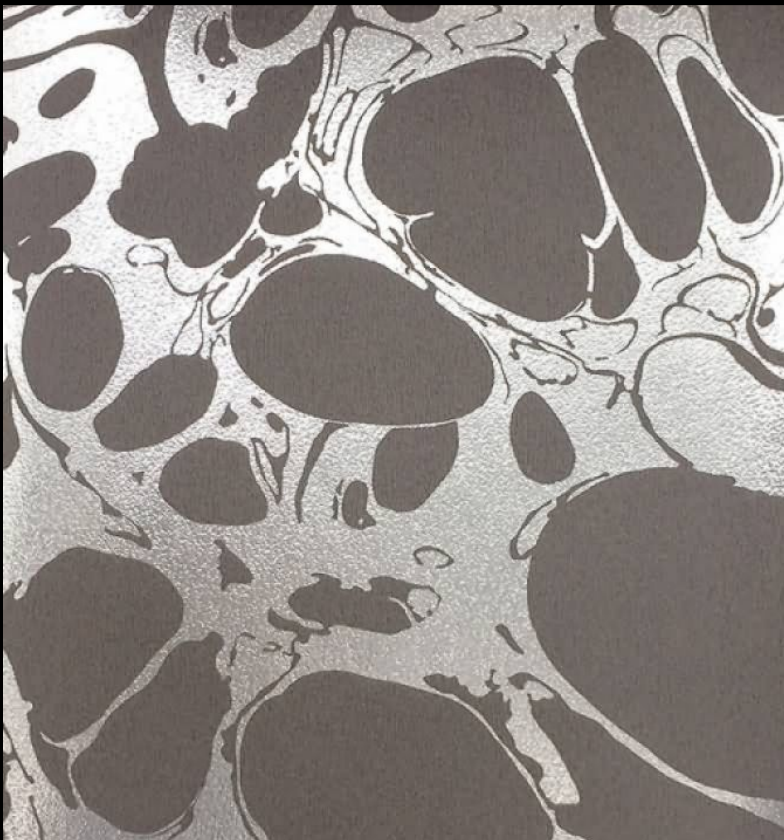

Inspired by an "oil and water" design technique, Lava combines an oversized foil print with subtle embossed textures for a magnificently bold and contemporary design. This showstopper is characterised by a lusturous palette, including such colours as mink on silver, white on gold and an inky blue on pewter, and demonstrates just how spectacular yet intricate wallcoverings can be.

PRODUCT DETAILS

Design Name:	Lava
Code:	11060
Colour Description:	Taupe
Width:	130 cm
Length:	30 m
Sold By:	per linear metre
Construction Type:	PET Foil
Backer:	Non woven Polyester
Weight:	350 gsm
Fire rating:	Euro Class B

CE COMPLIANT

CE

HANGING INFORMATION

Pattern repeat:	80cm
Pattern offset:	40cm
Pattern overlap:	5cm
Recommended Adhesive:	Murabond Heavy. On dry lining use Murabond Easy Strip. On sealed surfaces use Murabond Sealed Surface Adhesive. For other surfaces contact Customer Services on 03705 117 118.

Available colourways in this design

To view the full range of colourways available in this design, please search 'Lava' using the search function tool on the Muraspec website.

OVERLAP & TRIM

STRAIGHT HANG