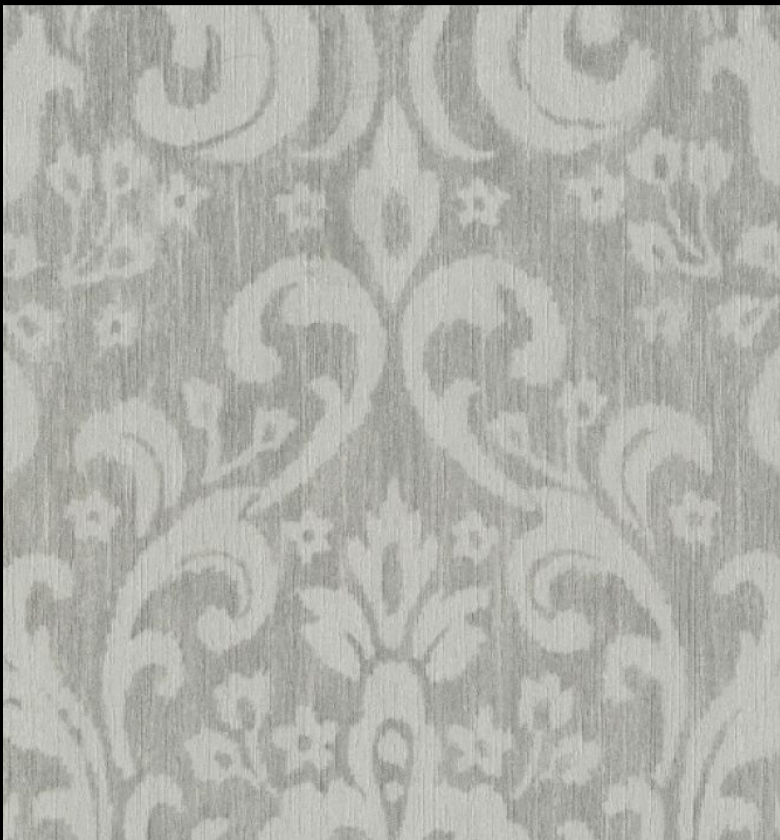

PRODUCT DETAILS

Design Name:	Bali
Code:	10088
Colour Description:	Grey
Width:	90 cm
Length:	10 m
Sold By:	Per linear metre
Construction Type:	Fabric backed Vinyl
Backer:	Paste to wall
Weight:	360 gsm
Fire rating:	Euro Class B