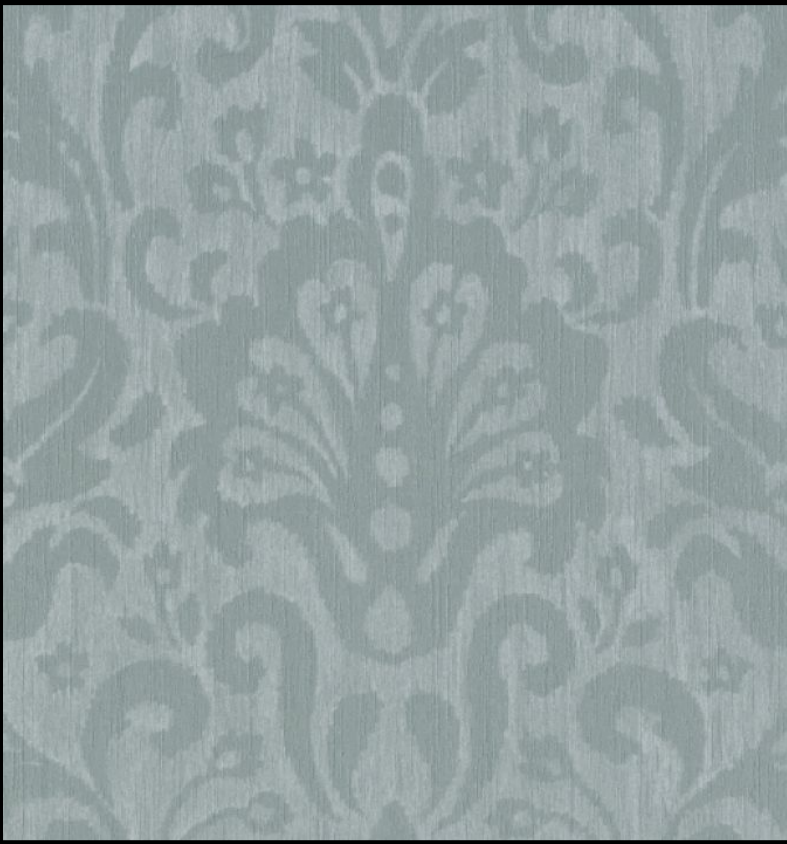

PRODUCT DETAILS

Design Name:	Bali
Code:	10085
Colour Description:	Blue
Width:	90 cm
Length:	10 m
Sold By:	Per linear metre
Construction Type:	Fabric backed Vinyl
Backer:	Paste to wall
Weight:	360 gsm
Fire rating:	Euro Class B