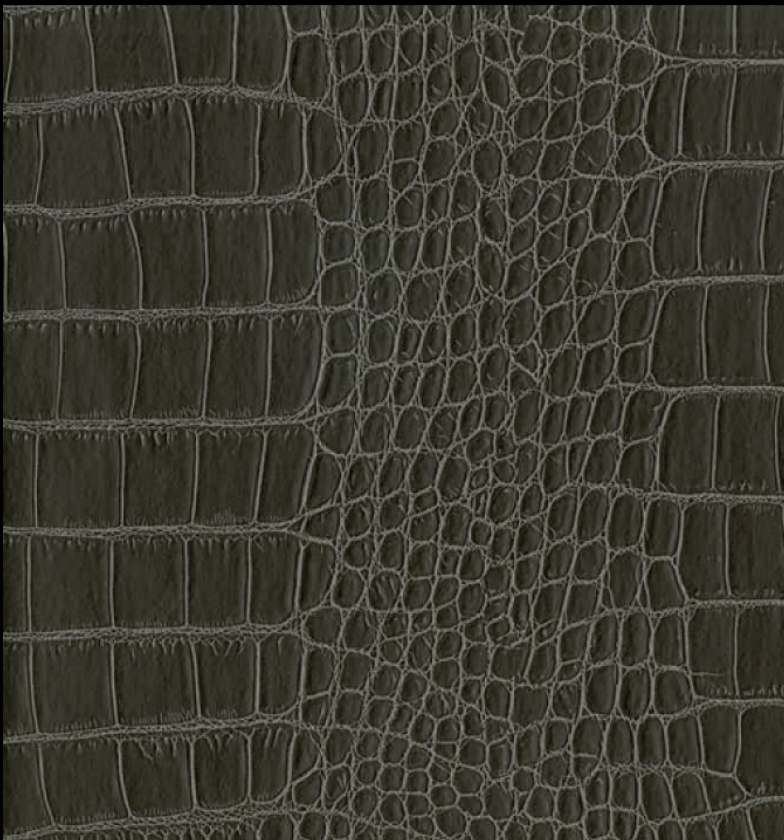

An unforgettable design, embossed with a striking crocodile-like effect. For further information please contact customer services on 03705 117 118.

PRODUCT DETAILS

Design Name:	Zambezi
Code:	10748
Colour Description:	Brown
Width:	130 cm
Length:	30 m
Sold By:	Per linear metre
Construction Type:	Fabric backed Vinyl
Backer:	Non woven polyester
Weight:	455 gsm
Fire rating:	Euro Class B

CLEANABILITY

Extra Scrubbable

MARINE RATED

IMO

LIGHTFASTNESS

Excellent.
(7 out of 8 to BSEN20105)

VOC RATED

A+

CE COMPLIANT

CE

HANGING INFORMATION

Pattern repeat:	36.6cm
Pattern offset:	0cm
Pattern overlap:	6cm
Recommended Adhesive:	Murabond Heavy. On dry lining use Murabond Easy Strip. On sealed surfaces use Murabond Sealed Surface Adhesive. For other surfaces contact Customer Services on 03705 117 118.

Available colourways in this design

To view the full range of colourways available in this design, please search 'Zambezi' using the search function tool on the Muraspec website.

OVERLAP & TRIM

STRAIGHT HANG