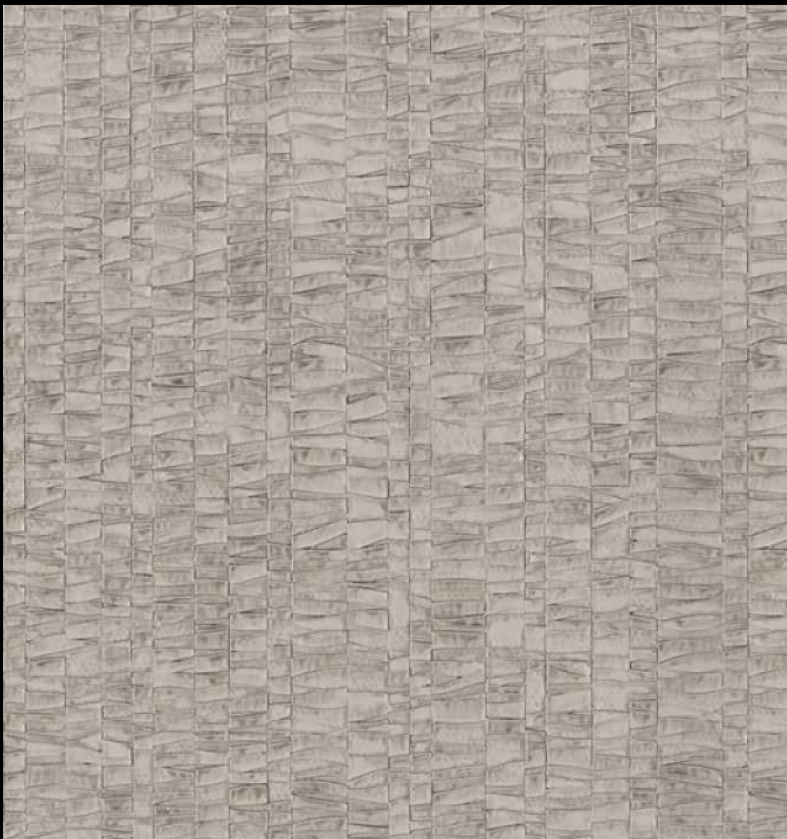

A striking stone effect, Peru is a nature-inspired juxtaposition to smooth surfaces of a modern design. For further information please contact customer services on 03705 117 118.

PRODUCT DETAILS

Design Name:	Peru
Code:	01F15
Colour Description:	Taupe
Width:	130 cm
Length:	30 m
Sold By:	Per linear metre
Construction Type:	Fabric backed Vinyl
Backer:	Non woven polyester
Weight:	455 gsm
Fire rating:	Euro Class B

CLEANABILITY

Extra Scrubbable

MARINE RATED

IMO

LIGHTFASTNESS

Excellent.
(7 out of 8 to BSEN20105)

VOC RATED

A+

Available colourways in this design

To view the full range of colourways available in this design, please search 'Peru' using the search function tool on the Muraspec website.

OVERLAP & TRIM

REVERSE HANG