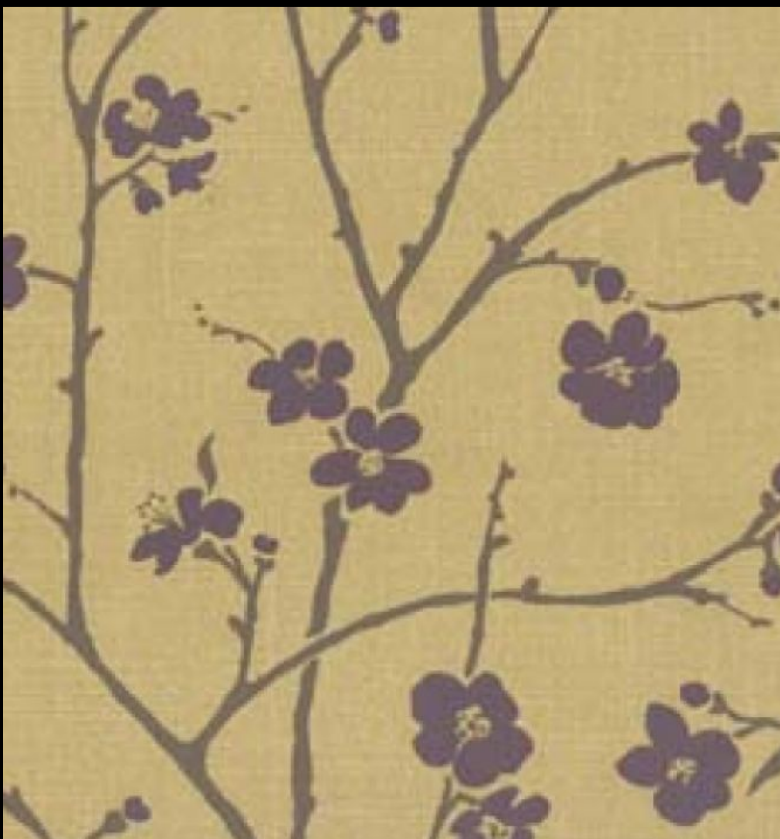

## PRODUCT DETAILS

Design Name:	Sakura
Code:	01B26
Colour Description:	Multi
Width:	90 cm
Length:	15 m
Sold By:	Roll
Construction Type:	Fabric backed Vinyl
Backer:	Non woven polyester
Weight:	360 gsm
Fire rating:	Euro Class B